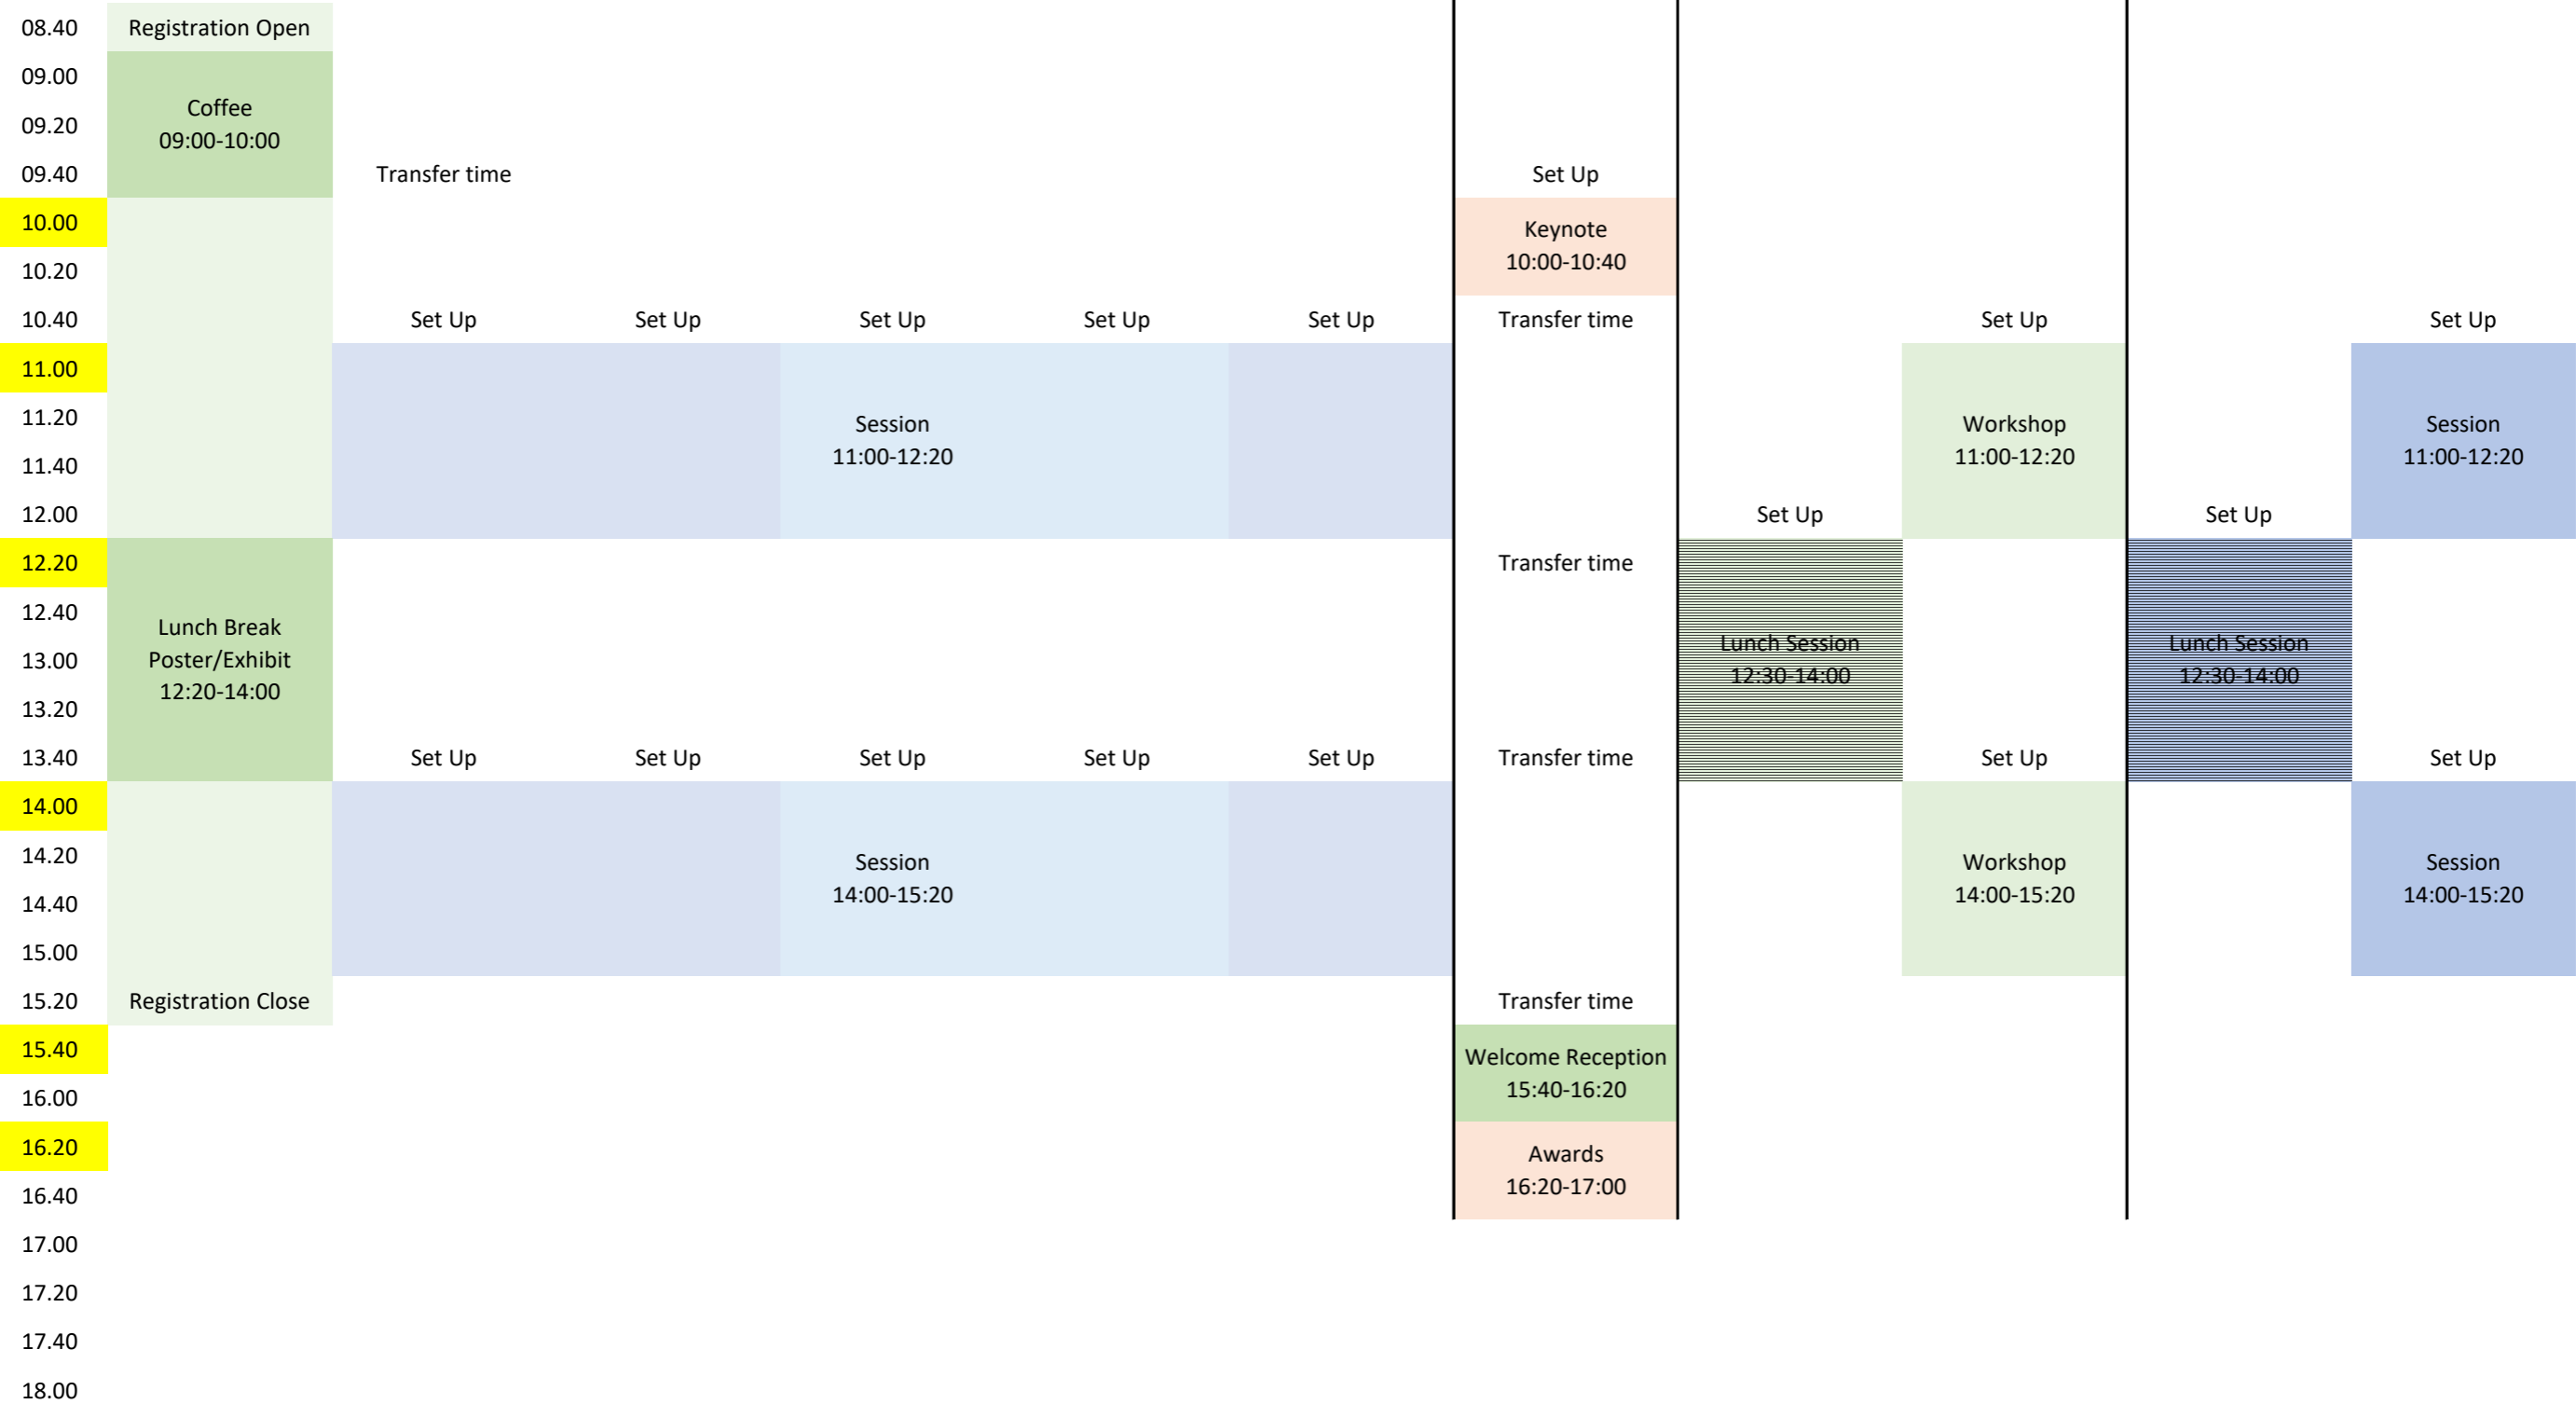

2025 Venue

Rooms Booked	Boardroom	Cabaret	Theatre
14-mag-25			
Hub Complex			275
CMR1	not available on 14 May		
CMR11	30	32	70
CMR15 & Foyer	30	48	70
Library Seminar Room 1 & 2	36	48	50
Library Seminar Room 4	40	56	70
Library Seminar Room 6	32	32	60
Library Presentation Room	20	32	30
Library Seminar Room 7	24	24	34
Library Atrium	150		
Library Atrium Lecture Space	47		
Michale Young 1&2	32	48	72
Michael Young 3&4	32	48	72
Wilson C – Cedar		42 (fixed)	
Wilson C - Birch & Chestnut		42 (Fixed)	
Jennie Lee Nexus	100		
15-mag-25			
Hub Complex			275
CMR1	26	32	50
CMR11	30	32	70
CMR15 & Foyer	30	48	70
Library Seminar Room 1 & 2	36	48	50
Library Seminar Room 4	40	56	70
Library Seminar Room 6	32	32	60
Library Presentation Room	20	32	30
Library Seminar Room 7	not available on 15 May		
Library Atrium	150		
Library Atrium Lecture Space	47		
Michale Young 1&2	32	48	72
Michael Young 3&4	32	48	72
Wilson C - Cedar		42 (fixed)	
Wilson C - Birch & Chestnut		42 (Fixed)	
Jennie Lee Nexus	100		

Wednesday 14 May 2025

Exhibit, Posters	Sessions					Plenary	Workshop		Hybrid	
Library Atrium	Library PRES Room	Library SR 1 & 2	Library SR 4	Library SR 6	Library SR 7	Hub Complex	Wilson C – Cedar	Wilson C - Birch/Chestnut	CMR11	CMR15 & Foyer
Catering 150	Theatre 30	Theatre 50	Theatre 70	Theatre 60	Theatre 34	Theatre 275	Cabaret 42	Cabaret 42	Cabaret 32	Theatre 70
150	30	50	70	60	34	275	42	42	32	70

Thursday 15 May 2025

Exhibit, Posters	Sessions					Plenary	Workshop		Hybrid	
Library Atrium	Library PRES Room	Library SR 1 & 2	Library SR 4	Library SR 6	Library SR 7	Hub Complex	Wilson C – Cedar	Wilson C - Birch/Chestnut	CMR11	CMR15 & Foyer
Catering 150	Theatre 30	Theatre 50	Theatre 70	Theatre 60	Theatre 34	Theatre 275	Cabaret 42	Cabaret 42	Cabaret 32	Theatre 70
150	30	50	70	60	34	275	42	42	32	70